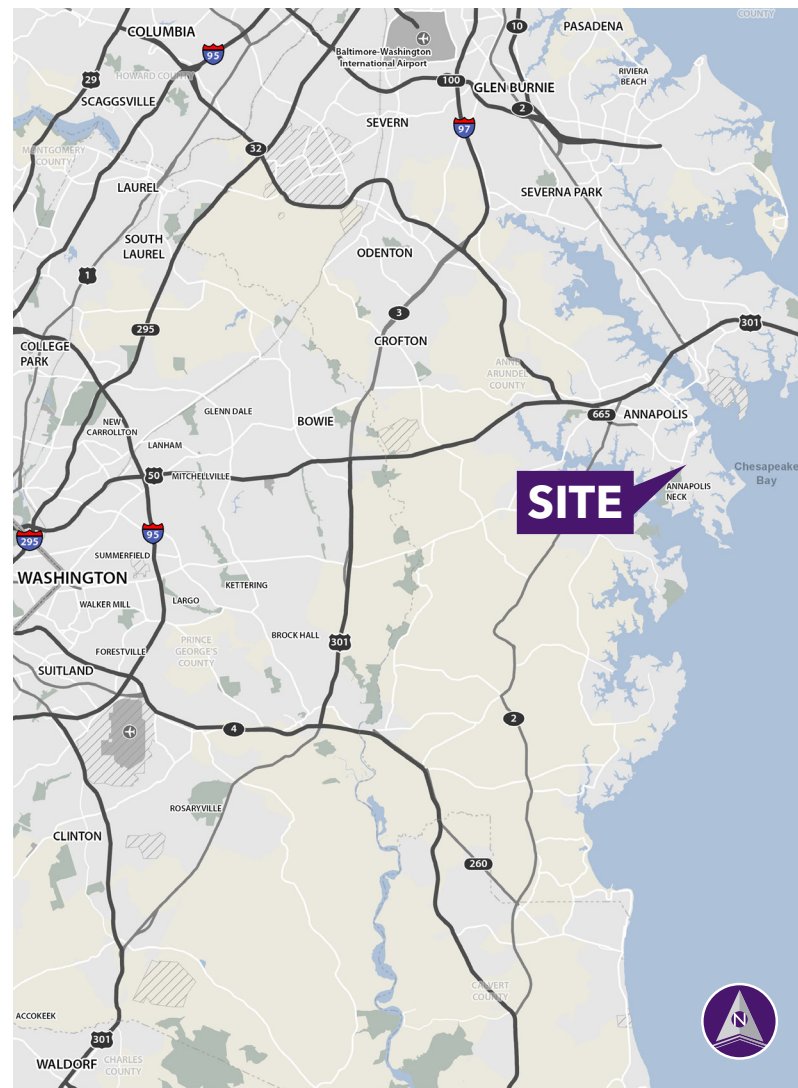

BAY FOREST CENTER ■ ANNAPOLIS, MD

Site Plan Key

- LEASED
- AVAILABLE