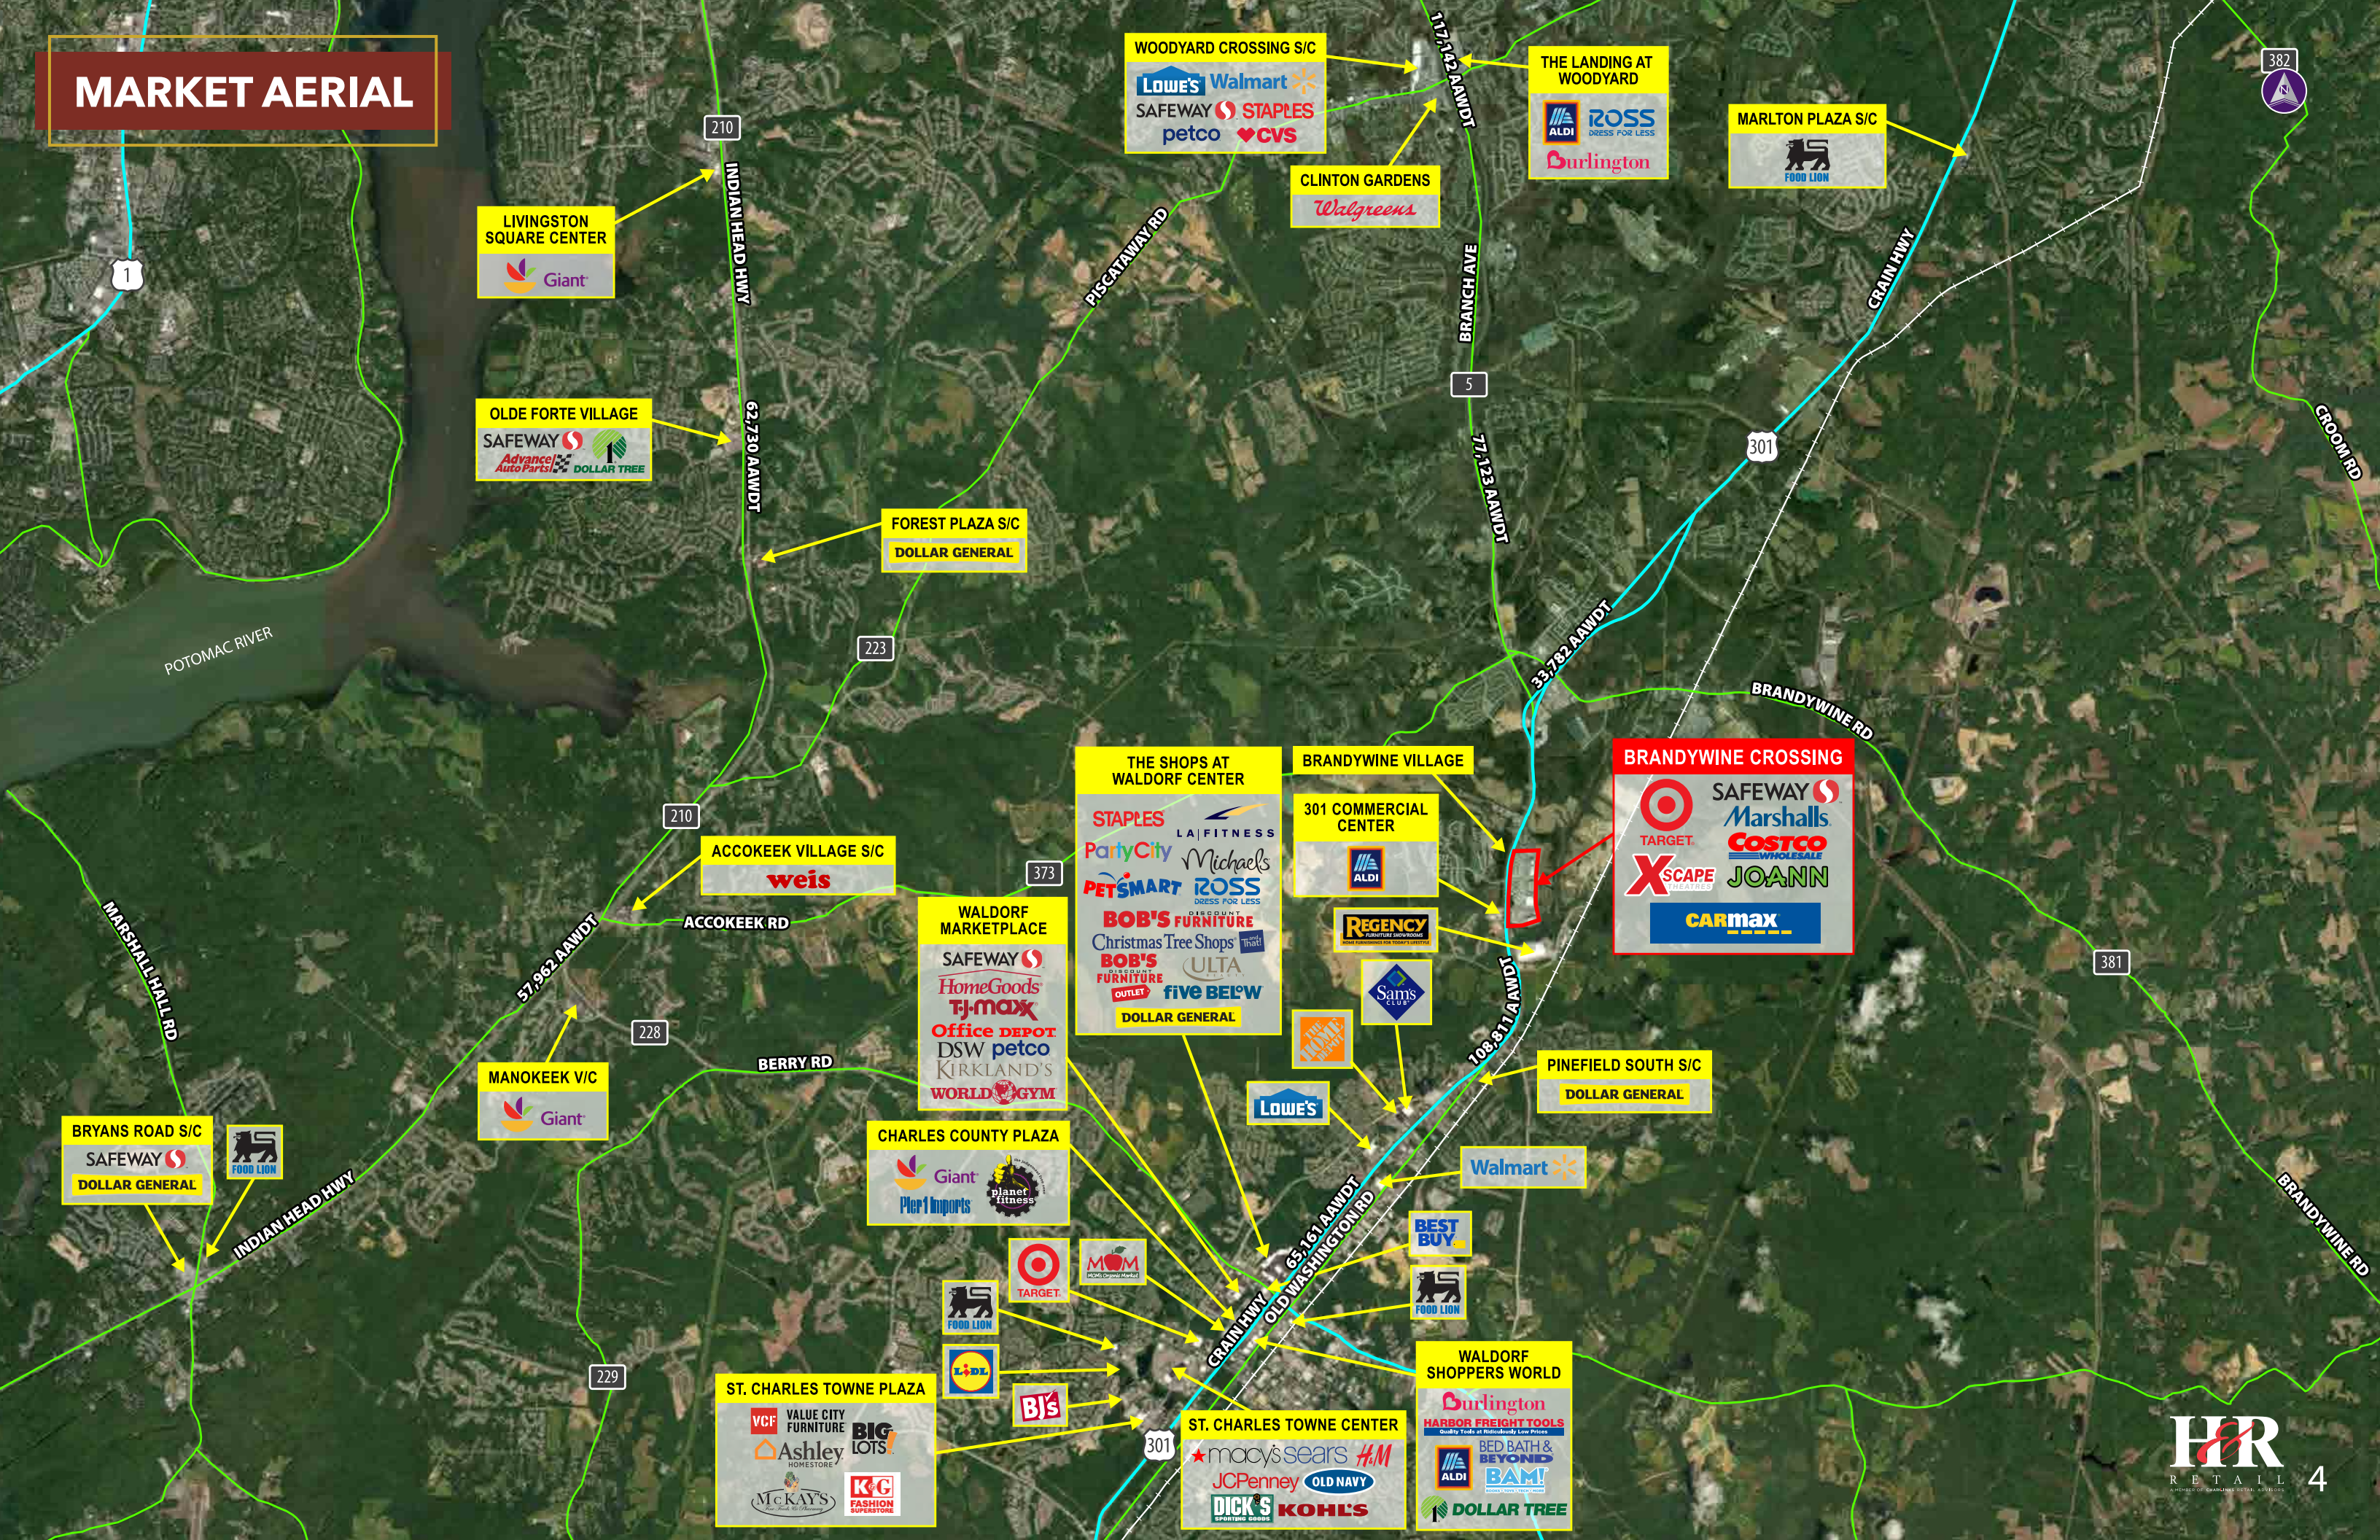

# MARKET AERIAL

**LIVINGSTON SQUARE CENTER**  
Giant

**OLDE FORTE VILLAGE**  
SAFEGWAY, Advance Auto Parts, DOLLAR TREE

**FOREST PLAZA S/C**  
DOLLAR GENERAL

**WOODYARD CROSSING S/C**  
LOWE'S, Walmart, SAFEGWAY, STAPLES, petco, CVS

**THE LANDING AT WOODYARD**  
ALDI, ROSS, Burlington

**MARLTON PLAZA S/C**  
FOOD LION

**CLINTON GARDENS**  
Walgreens

**ACCOKEEK VILLAGE S/C**  
weis

**WALDORF MARKETPLACE**  
SAFEGWAY, HomeGoods, TJ-maxx, Office DEPOT, DSW, petco, KIRKLAND'S, WORLD GYM

**BRANDYWINE CROSSING**  
TARGET, SAFEGWAY, Marshalls, COSTCO, XSCAPE, JOANN, CARMAX

**MANOKEEK V/C**  
Giant

**BRYANS ROAD S/C**  
SAFEGWAY, DOLLAR GENERAL, FOOD LION

**CHARLES COUNTY PLAZA**  
Giant, Planet Fitness, Pier 1 Imports

LOWE'S

**PINEFIELD SOUTH S/C**  
DOLLAR GENERAL

Walmart

**ST. CHARLES TOWNE PLAZA**  
VCF, VALUE CITY FURNITURE, Ashley HOMESTORE, BIG LOTS, McKAY'S, K&G FASHION SUPERSTORE

FOOD LION, TARGET, MOM'S Original Market